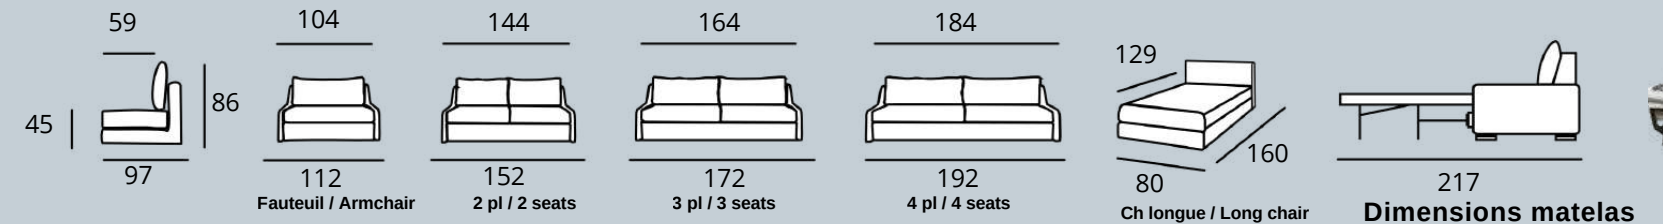

CONVERTIBLE 14 cm

Dimensions matelas
1 place : 80 x 200
2 places : 120 x 200
3 places : 140 x 200
4 places : 160 x 200

Mécanique :
• Standard : grille et sangles
• Black Edition : lattes et sangles