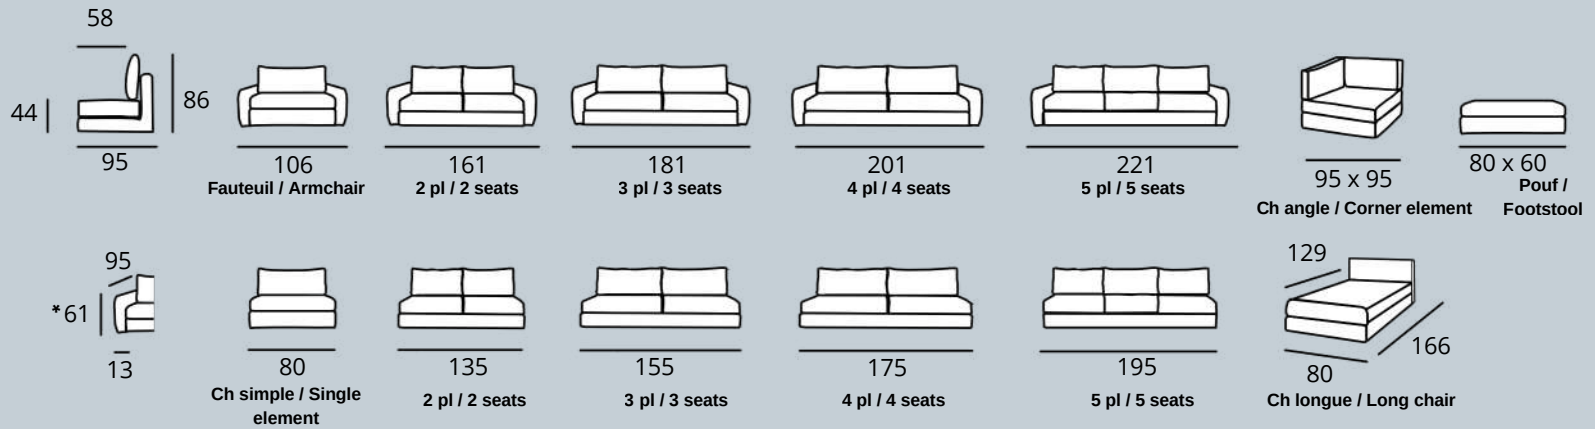

# BÉA - BRUNE

Version tapissier  
Fixed covers version

Version déhoussable  
Removable covers version

MADE IN FRANCE

**FIXE**

**PIEDS HAUTS**

**Standard Bois**

Pied SOLO