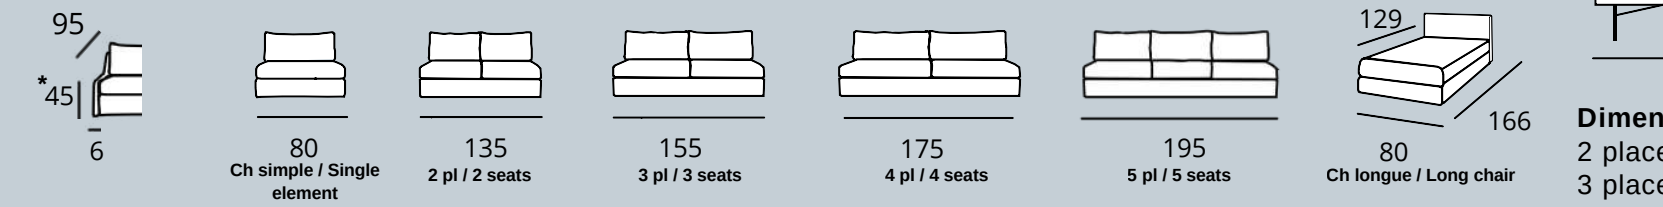

# SMALL - SAMUEL

Version tapissier  
Fixed covers version

Version déhoussable  
Removable covers version

MADE IN FRANCE

## FIXE OU CONVERTIBLE 6 cm

**Dimensions matelas**  
2 places : 103 x 185  
3 places : 133 x 185  
4 places : 143 x 185